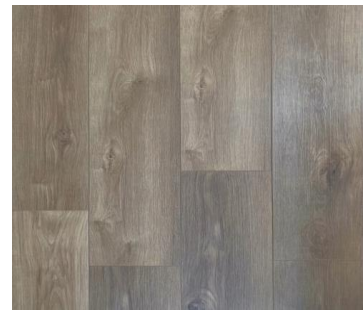

Hilltop Unlimited– Rigid Core Waterproof Flooring

Size	7" x 60"	Thickness	6.0mm	Residential Warranty	Lifetime
SF/Box	23.91	Weight/Box	48 lbs	Boxes/Pallet	70
SF/Pallet	1,673.70	Edge	Beveled	Wear Layer	20 mil
Finish Type	Polyurethane	UV Cured	Yes	Locking System	Licensed

ROCK CRESS

PRIMROSE

ASHLAND

WOODLAW

HEARTLEAF

Hilltop Unlimited Series– Tiles

Size	12” x 24”	Thickness	6.0mm	Residential Warranty	Lifetime
SF/Box	20.03	Weight/Box	44 lbs	Boxes/Pallet	60
SF/Pallet	1,201.80	Edge	Beveled	Wear Layer	20 mil
Finish Type	Polyurethane	UV Cured	Yes	Locking System	Licensed