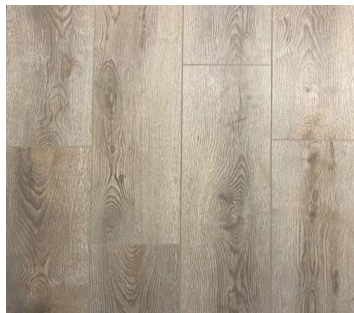

Hilltop Unlimited– Rigid Core Waterproof Flooring

Size	7" x 60"	Thickness	6.0mm	Residential Warranty	Lifetime
SF/Box	23.91	Weight/Box	48 lbs	Boxes/Pallet	70
SF/Pallet	1,673.70	Edge	Beveled	Wear Layer	20 mil
Finish Type	Polyurethane	UV Cured	Yes	Locking System	Licensed

ROCK CRESS

PRIMROSE

ASHLAND

WOODLAW

HEARTLEAF

Hilltop Unlimited Series– Tiles

Size	12” x 24”	Thickness	6.0mm	Residential Warranty	Lifetime
SF/Box	20.03	Weight/Box	44 lbs	Boxes/Pallet	60
SF/Pallet	1,201.80	Edge	Beveled	Wear Layer	20 mil
Finish Type	Polyurethane	UV Cured	Yes	Locking System	Licensed