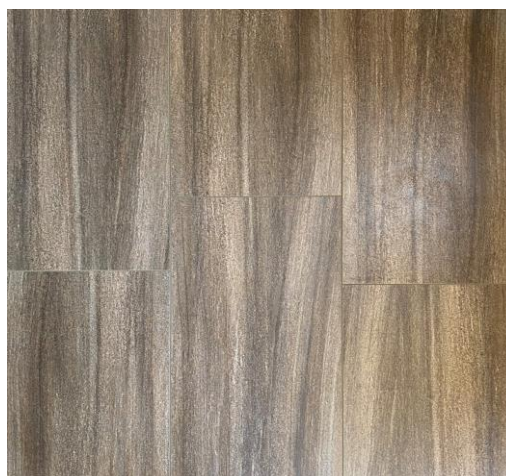

Hilltop Unlimited– Rigid Core Waterproof Flooring

| | | | | | |
|--------------------|--------------|-------------------|---------|-----------------------------|-----------|
| Size | 7" x 60" | Thickness | 6.5 mm | Residential Warranty | Lifetime |
| SF/Box | 23.91 | Weight/Box | 48 lbs | Boxes/Pallet | 70 |
| SF/Pallet | 1,673.70 | Edge | Beveled | Aluminum Oxide | Yes |
| Finish Type | Polyurethane | UV Cured | Yes | Locking System | Angle-Tap |

ROCK CRESS

PRIMROSE

ASHLAND

WOODLAW

HEARTLEAF (*dropped*)

Hilltop Unlimited Series– Tiles

| | | | | | |
|--------------------|--------------|-------------------|---------|-----------------------------|-----------|
| Size | 12" x 24" | Thickness | 6.5 mm | Residential Warranty | Lifetime |
| SF/Box | 20.03 | Weight/Box | 44 lbs | Boxes/Pallet | 60 |
| SF/Pallet | 1,201.80 | Edge | Beveled | Aluminum Oxide | Yes |
| Finish Type | Polyurethane | UV Cured | Yes | Locking System | Angle-Tap |

BLUFF

MINERAL