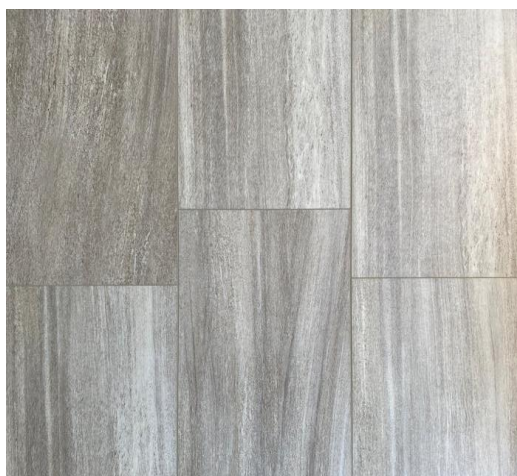

Hilltop Unlimited– Rigid Core Waterproof Flooring

| | | | | | |
|--------------------|--------------|-------------------|---------|-----------------------------|-----------|
| Size | 7" x 60" | Thickness | 6.5 mm | Residential Warranty | Lifetime |
| SF/Box | 23.91 | Weight/Box | 48 lbs | Boxes/Pallet | 70 |
| SF/Pallet | 1,673.70 | Edge | Beveled | Aluminum Oxide | Yes |
| Finish Type | Polyurethane | UV Cured | Yes | Locking System | Angle-Tap |

ROCK CRESS

PRIMROSE

ASHLAND

WOODLAW

HEARTLEAF (*dropped*)

Hilltop Unlimited Series– Tiles

| | | | | | |
|--------------------|--------------|-------------------|---------|-----------------------------|-----------|
| Size | 12" x 24" | Thickness | 6.5 mm | Residential Warranty | Lifetime |
| SF/Box | 20.03 | Weight/Box | 44 lbs | Boxes/Pallet | 60 |
| SF/Pallet | 1,201.80 | Edge | Beveled | Aluminum Oxide | Yes |
| Finish Type | Polyurethane | UV Cured | Yes | Locking System | Angle-Tap |

BLUFF

MINERAL