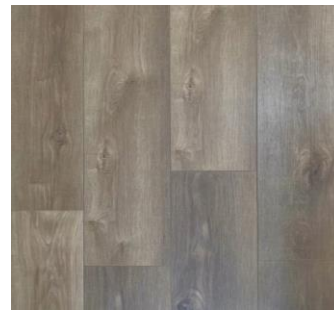

Hilltop Unlimited– Rigid Core Waterproof Flooring

| | | | | | |
|--------------------|--------------|-------------------|---------|-----------------------------|-----------|
| Size | 7" x 60" | Thickness | 6.5 mm | Residential Warranty | Lifetime |
| SF/Box | 23.91 | Weight/Box | 48 lbs | Boxes/Pallet | 70 |
| SF/Pallet | 1,673.70 | Edge | Beveled | Aluminum Oxide | Yes |
| Finish Type | Polyurethane | UV Cured | Yes | Locking System | Angle-Tap |

ROCK CRESS

PRIMROSE

ASHLAND

WOODLAW

HEARTLEAF (*dropped*)

Hilltop Unlimited Series– Tiles

| | | | | | |
|--------------------|--------------|-------------------|---------|-----------------------------|-----------|
| Size | 12" x 24" | Thickness | 6.5 mm | Residential Warranty | Lifetime |
| SF/Box | 20.03 | Weight/Box | 44 lbs | Boxes/Pallet | 60 |
| SF/Pallet | 1,201.80 | Edge | Beveled | Aluminum Oxide | Yes |
| Finish Type | Polyurethane | UV Cured | Yes | Locking System | Angle-Tap |